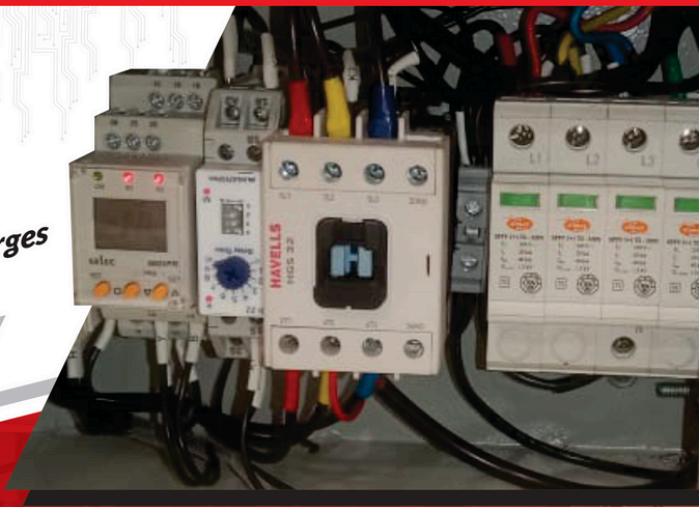

DON'T RISK IT

Protect Your Equipment
Against Hidden Voltage Surges

ELECTRICAL SAFETY DEVICE

IDEAL FOR
HOME & OFFICE

FEATURES & ADVANTAGES:

Simple and hassle-free installation

Extends the life of your electrical and electronic devices

Real-time status updates and monitoring

Affordable solution for long-term protection

Power Surge protection

Easy component replacement for maintenance

Prevents harm from voltage fluctuations

PROTECTING ASSETS, POWERING PROGRESS

CONNECT WITH US

📍 Gala No. 62, 1st Floor,
GAMI Industrial Park,
Pawne MIDC,
Navi Mumbai - 400705

☎ Tel:
+91 9967409912
+91 9967409971
022 48258944

✉ Email:
gmengg.consts@gmail.com
entechindia.pl@gmail.com